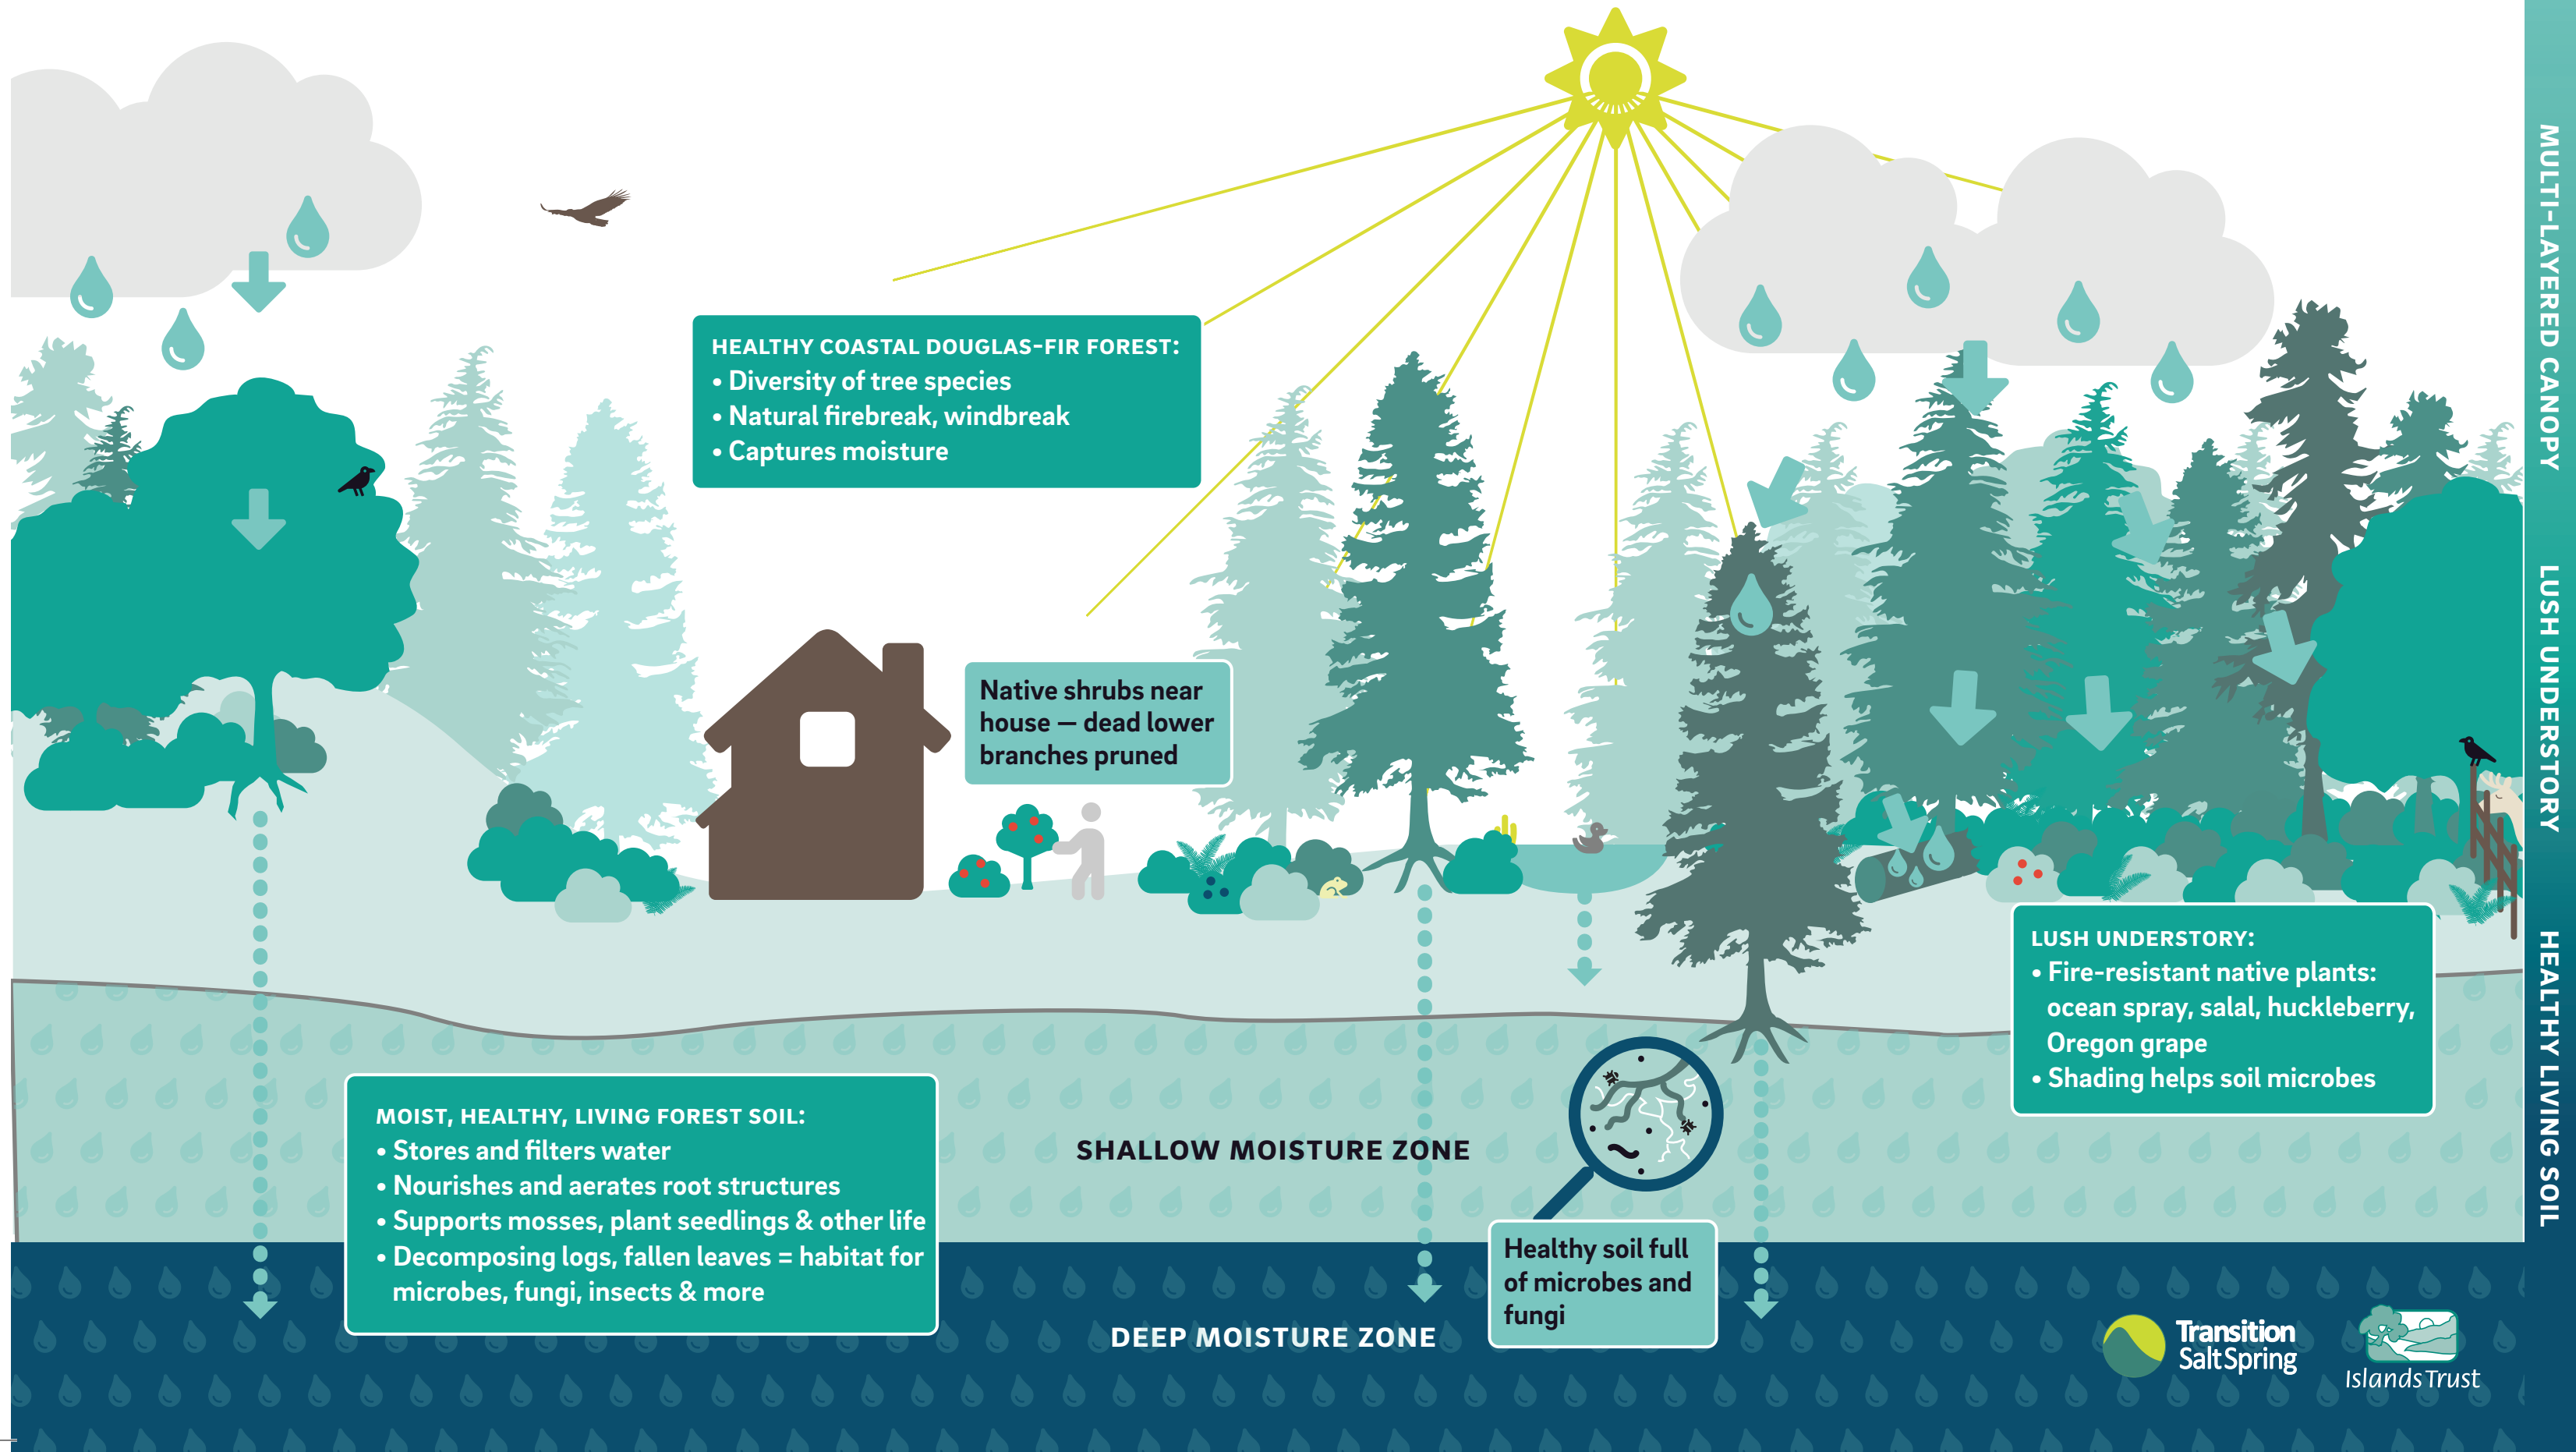

# COASTAL DOUGLAS-FIR FORESTS: Reducing Risk in Our Communities

✓ When we protect forest cover and native plants, we preserve soil health and keep water where it lands

# COASTAL DOUGLAS-FIR FORESTS: Reducing Risk in Our Communities

✗ When forest is fragmented or stressed, water loss is more rapid, increasing the risk of 🔥 fire ☹️ drought & 🏠 flooding